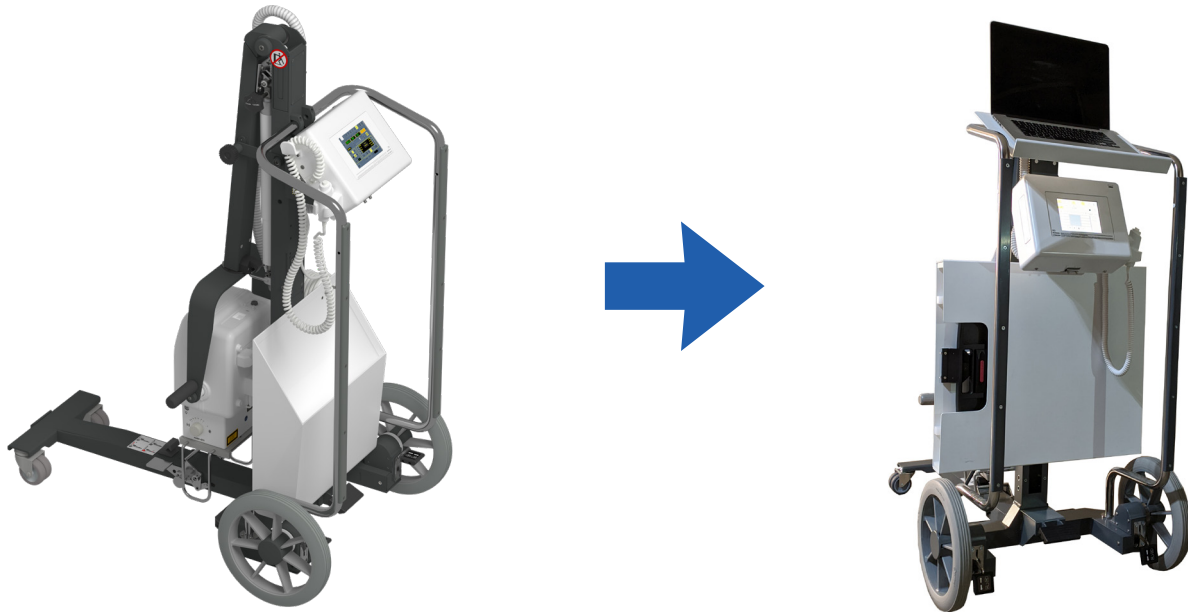

DIGITAL RETROFIT KIT

Convert Dragon Portable X-Ray Unit from Analog to DR Ready

NO DRILLING – NO TAPPING – ONE HOUR INSTALL

- DR Retrofit Kit converts standard Dragon to DR Ready system
- Add your own DR System or ask us about our Flat Panel options
 - Mounts to Touch Screen or Membrane Console units
 - Fits both 4kW and 8kW units