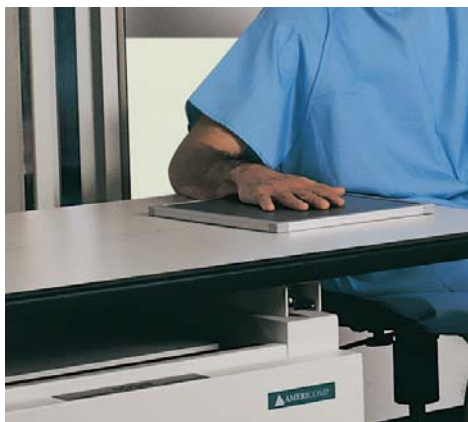

# Radiographic Floating Top Tables

A4000 Elevator table

**AMERICOMP**

## Float Top Tables

The A4000 elevating float top table provides an elevation range of 22 1/2" to 34" (57 cm to 86 cm) for effortless patient transfer. It is very well suited for immobile, pediatric or geriatric patients. The smooth, quiet lift mechanism and high-capacity motor safely handles patients weighing up to 400 lbs. (182 kg).

The A5480 float top table is 31" (79 cm) in height with a welded steel pedestal base that facilitates patients weighing up to 400 lbs. (182 kg).

Both tables feature a generous table top workspace, allowing for comfortable and easy patient positioning. Precision stainless steel ball bearings float the table top in four directions. The heavy-duty table top locks provide a stable surface for fast and safe transfer of patients even during power outages. The recessed foot controls within the table base permit hands-free operation, while restricting inadvertent patient release.

The large, flat working surface of the table provides images without distortion.

A5480 Four way Table